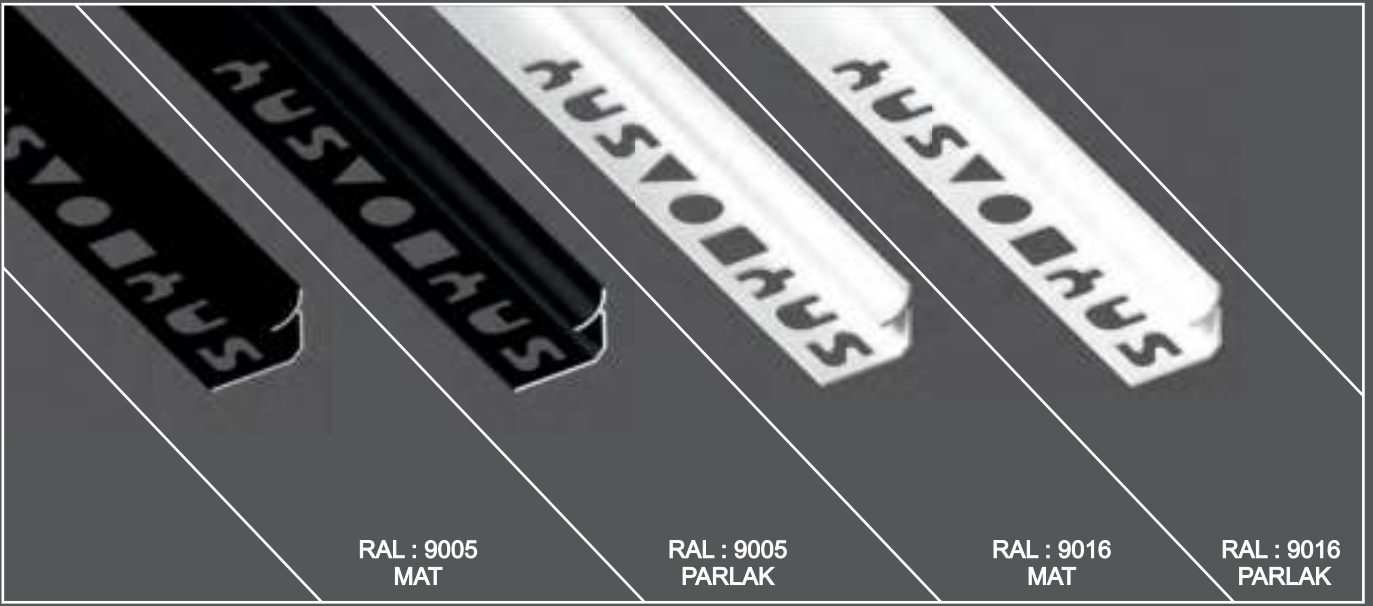

RAL : 9005
MAT

RAL : 9005
PARLAK

RAL : 9016
MAT

RAL : 9016
PARLAK

Aluminyum İç

Köşe Profili

Black & White

Aluminum Internal
Corner Profile