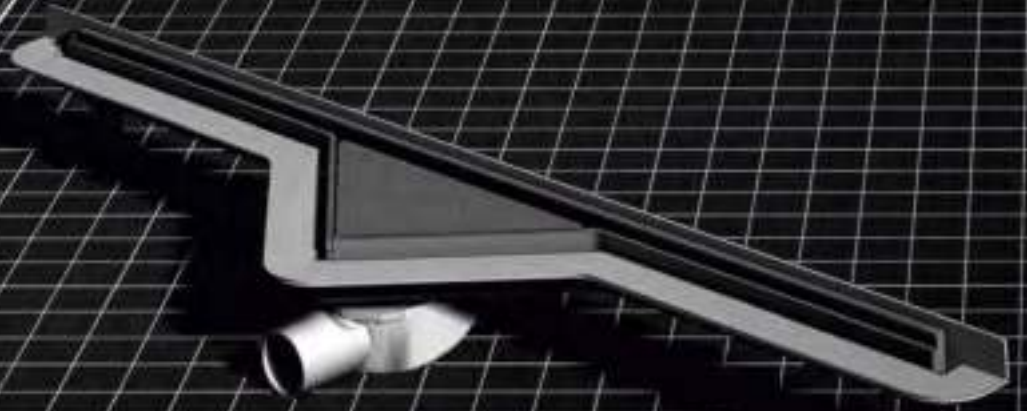

DUVA
SIFIR

LAM

60 ve 80 cm Ölçülerinde Duvara Sıfır