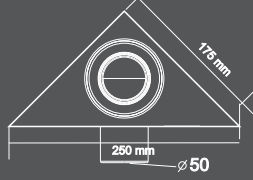

Teknik Çizim Technical Drawings