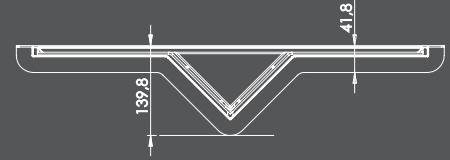

Teknik Çizim *Technical Drawings*