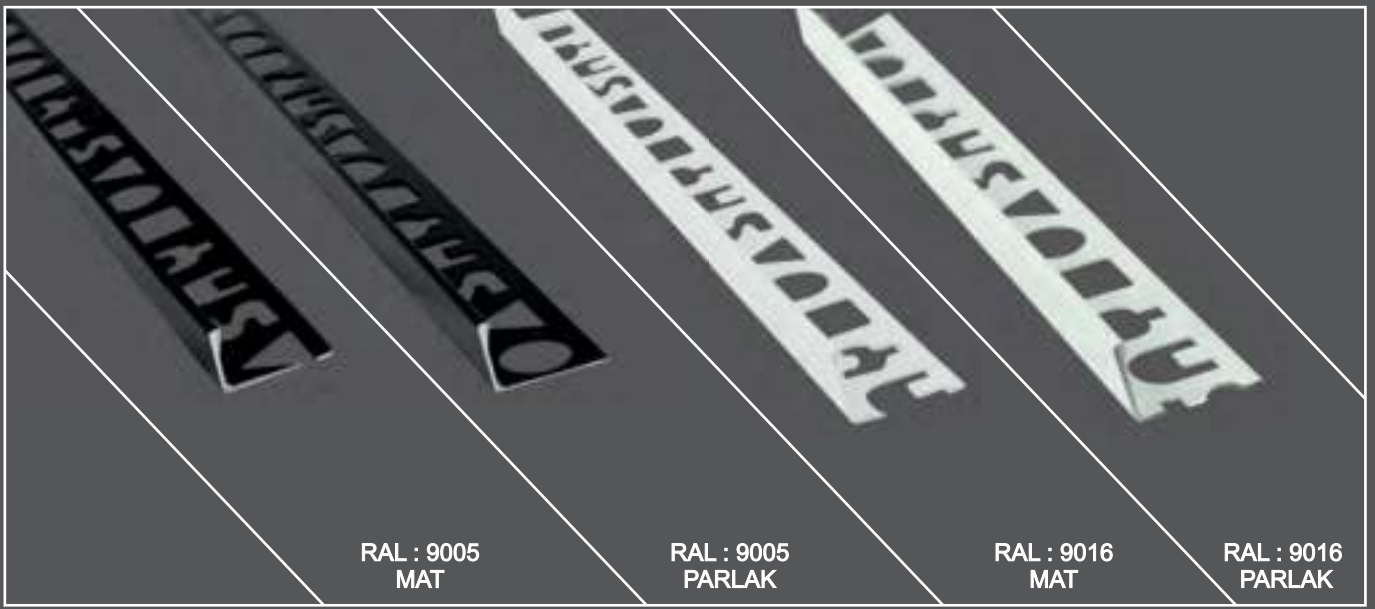

RAL : 9005
MATRAL : 9005
PARLAKRAL : 9016
MATRAL : 9016
PARLAK

Aluminyum İç

Köşe Profili

Black & White

Aluminum Internal
Corner Profile

SAY 349.B/W

		Renk Color		Kod Code	Gram Gram
10 mm 270cm	Lux Series	Beyaz	White	SAY.349.10.B.M.B.	215 gr.
		Beyaz Parlak	White Shine	SAY.349.10.B.P.B.	215 gr.
		Siyah	Black	SAY.349.10.B.M.S.	215 gr.
		Siyah Parlak	Black Shine	SAY.349.10.B.P.S.	215 gr.
12 mm 270cm	Lux Series	Beyaz	White	SAY.349.12.B.M.B.	230 gr.
		Beyaz Parlak	White Shine	SAY.349.12.B.P.B.	230 gr.
		Siyah	Black	SAY.349.12.B.M.S.	230 gr.
		Siyah Parlak	Black Shine	SAY.349.12.B.P.S.	230 gr.
10 mm 270cm	Standart Series	Beyaz	White	SAY.348.10.B.M.B.	190 gr.
		Beyaz Parlak	White Shine	SAY.348.10.B.P.B.	190 gr.
		Siyah	Black	SAY.348.10.B.M.S.	190 gr.
		Siyah Parlak	Black Shine	SAY.348.10.B.P.S.	190 gr.
12 mm 270cm	Standart Series	Beyaz	White	SAY.348.12.B.M.B.	200 gr.
		Beyaz Parlak	White Shine	SAY.348.12.B.P.B.	200 gr.
		Siyah	Black	SAY.348.12.B.M.S.	200 gr.
		Siyah Parlak	Black Shine	SAY.348.12.B.P.S.	200 gr.