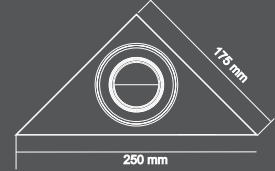

Teknik Çizim Technical Drawings